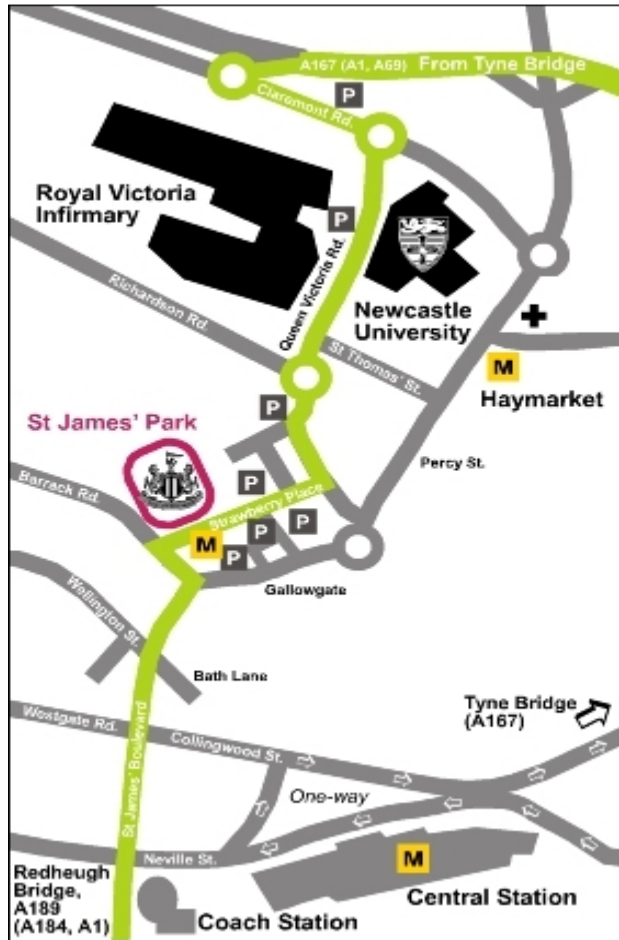

St James' Park Location Map

St James' Park

Newcastle Upon Tyne
NE1 4ST

Public transport

By train

Newcastle Central Railway Station is only 5 minutes from St. James' Park by car or taxi. The Tyne & Wear Metro System provides a link to St. James' Park. For details of services telephone 0845 7 48 49 50.

By Road

From the A1 North or South take the A184 slip road.
Follow the signs for the A189 to cross the Redheugh Bridge, leading onto St. James' Boulevard.
Travel all the way to the bottom of the Boulevard. Turn left at the traffic lights onto Barrack Road (the Stadium is on the right) & over the next set of traffic lights moving into the right hand lane. Turn right at the next set of traffic lights into St. James' Park.

Car Parks

There are a limited number of 'free of charge' parking spaces in our C & B multi storey car park, also a metered car park on site. Please see parking information.